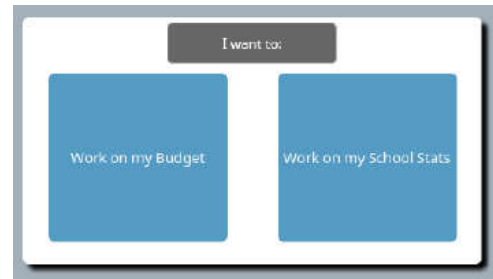

3 Once logged in you will be presented with two choices:

- a) Work on my Budget
- b) Work on my School Stats

4 Depending on the choice you make you will be taken to one of two sections:

- a) CEIST Budget
  or
- b) School Statistics

5 Each section will allow to you to perform any of the below actions:

- Submit yearly school statistical/budget figures
- Load previous year's figures
- Save a copy to Excel

The below table shows all options provided by the CEIST Portal and their corresponding function:

Button	Function
	Logout
	Clear all fields
	Save
	Edit
	Export a copy to Excel
	Submit results to CEIST for approval
	Load last year's data

If you require assistance at any stage please contact the CEIST office directly.

Phone: 01 6510350 or Email: info@ceist.ie

CEIST Education Office

Summit House, Embassy Office Park, Kill, Co. Kildare, W91 VK0T. Phone +353 (0)1 6510350 www.ceist.ie, info@ceist.ie
Bernard Keeley, Chairperson, Canon Brendan Kilcoyne, Gene O'Sullivan, John O'Donovan, Anne McDonagh, Mary Rossiter, PBVM,
Freda Nolan, Donal Cronin, David Cox, Anne McDonnell. Maria O'Rourke, Margaret Farrell, RSM. Dr. Marie Griffin, CEO